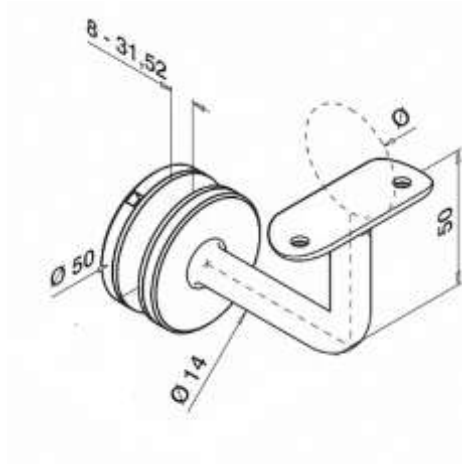

EVILMETAL

[www.evil-inox.com](http://www.evil-inox.com)

Mounting type: Glass

Bore diameter Glass: 16mm

Packaging unit: 6 pcs.

Usage: Outdoor / Indoor

Product shape: Round

Reception shape: Round

Product diameter: Ø14 mm

Reception diameter 3 x options: Ø42,4mm – Ø48,3mm - Plane

Glass thickness: 8 – 31,52 mm

Material: Stainless steel 304

Surface: Satin

Height: 50 mm

Width: 82 mm

Bore diameter reception side Ø5,5 mm