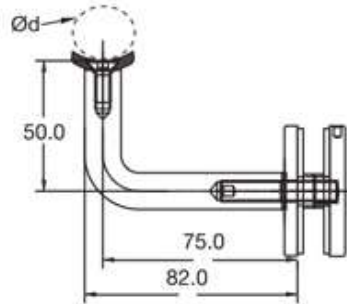

EVILMETAL

[www.evil-inox.com](http://www.evil-inox.com)

Mounting type: Glass

Bore diameter Glass: 16mm

Packaging unit: 6 pcs.

Usage: Outdoor / Indoor

Product shape: Round

Reception shape: Round

Product diameter: Ø14 mm

Reception diameter 3 x options: Ø42,4mm – Ø48,3mm - Plane

Glass thickness: 8 – 31,52 mm

Material: Stainless steel 304

Surface: Satin

Height: 50 mm

Width: 82 mm

Bore diameter reception side Ø5,5 mm

Glass structure: Laminated/monolithic

**CODE: GF0040004S**